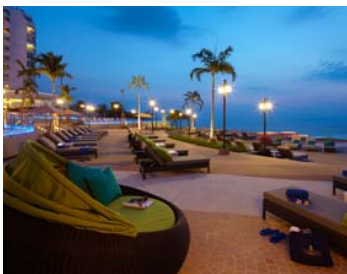

Travel Trade Special Offer

The multi award-winning Royal Cliff Hotels Group is conveniently located between Pattaya and Jomtien, in a 64 acre private parkland estate overlooking the stunning Gulf of Thailand.

The Royal Cliff Hotels Group offers the perfect beachfront setting with traditional Thai style furnishing with a touch of modernity, extraordinary service and the ambience of absolute luxury. This eminent property is home to four 5-star hotels, each offering a sensory experience defined profoundly by its individual styles, characters and elegance - all presented with the distinctive spirit of the State of Exclusivity and Fascination.